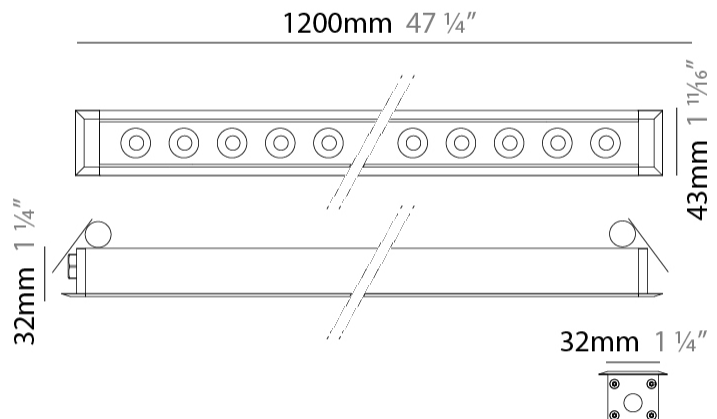

GENERAL

Series: Mini Corniche
Brand: Platek
Division: Exterior
Mounting Type: Recessed
Mounting Location: Ceiling
Subcategory: Downlight

PHYSICAL

Shape: Rectangle
Length (mm): 1220
Length (in): 48 ¹/₃₂
Width (mm): 43
Width (in): 1 ³/₄
Height (mm): 32
Height (in): 1 ¹/₄
Ceiling Thickness (mm): 2 - 13
Ceiling Thickness (in): 1/16 - 1/2
Light Distribution: Downlight
Weight (kg): 2.7
Weight (lbs): 5.9
Diffuser: Clear tempered glass
Gasket: Gore-Tex valve to prevent condensation
Fixture Material: Extruded Aluminum
Cut-out Measurements: 36mm / 1 7/16" x 1210mm / 47 5/8"

ELECTRICAL

Lamp Type: LED
Total Output Wattage (W): 40 / 20 (Dif) / 21 (Asy)
Driver Included: No
Driver Location: Remote
Driver Type: Constant Voltage - 120 / 277Vac
Input Voltage (V): 120
Output Voltage (V): 24
Upon Request: (Not included - see components [IP65 or higher enclosure to be supplied by others]) 0-10Vdc dimming / Phase dimming / Non-dimming 120/277Vac

LED

Number of LEDs: 36
Color Temperature (°K): 3000 / 4000
Max. Delivered Lumen (lm): 3000 / 3120
Nominal Lumen (lm): 5040 / 5220
CRI: >80 CRI
Lamp Life (hrs): 60000

OPTICAL

Optic°: 13 / 26 / 40 / ASY / DIF / ELL

RATINGS AND CERTIFICATIONS

Certified By: Certified for North American Standards
IP rating: IP65
IK Rating: IK07
Bug Rating: B3 U1 G1

PROJECT
TYPE
SPECIFIER
QUANTITY
DATE