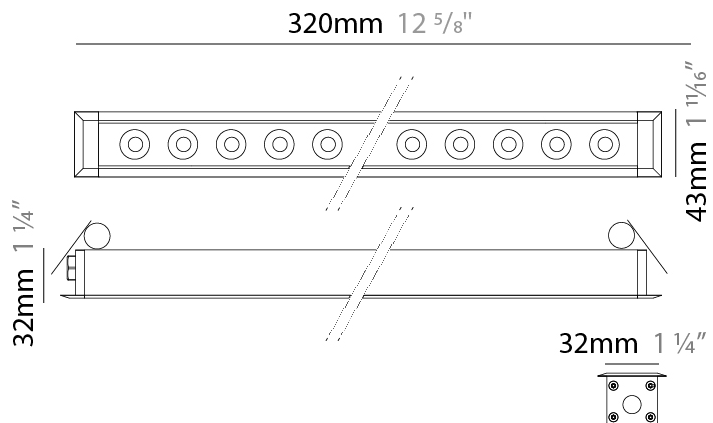

GENERAL

Series: Mini Corniche
Brand: Platek
Division: Exterior
Mounting Type: Recessed
Mounting Location: Ceiling
Subcategory: Downlight

PHYSICAL

Shape: Rectangle
Length (mm): 320
Length (in): 12 5/8
Width (mm): 43
Width (in): 1 7/8
Height (mm): 32
Height (in): 1 1/4
Ceiling Thickness (mm): 2 - 13
Ceiling Thickness (in): 1/16 - 1/2
Light Distribution: Downlight
Weight (kg): 0.8
Weight (lbs): 1.76
Diffuser: Clear tempered glass
Gasket: Gore-Tex valve to prevent condensation
Fixture Finish: BLK / WHI / GRY / COR / ANT / BRZ
Fixture Material: Extruded Aluminum
Cut-out Measurements: 36mm / 1 7/16" x 310mm / 12 3/16"

ELECTRICAL

Lamp Type: LED
Total Output Wattage (W): 9.5 / 5.5 / 6
Driver Included: No
Driver Location: Remote
Driver Type: Constant Voltage - 120 / 277Vac
Driver Class: Class 2
Input Voltage (V): 120 - 277
Output Voltage (V): 24
Upon Request: (Not included - see components [IP65 or higher enclosure to be supplied by others]) 0-10Vdc dimming / Phase dimming / Non-dimming 120/277Vac

LED

Number of LEDs: 9
Color Temperature (°K): 3000 / 4000
Max. Delivered Lumen (lm): 750 / 780
Nominal Lumen (lm): 1260 / 1305
CRI: >80 CRI
Lamp Life (hrs): 60000

OPTICAL

Optic°: 13 / 26 / 40 / ASY / DIF / ELL

RATINGS AND CERTIFICATIONS

Certified By: Certified for North American Standards
IP rating: IP65
IK Rating: IK07
Bug Rating: B1 U1 G0