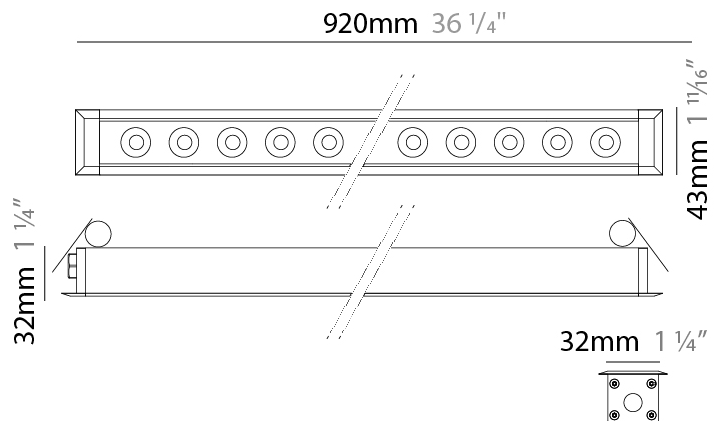

GENERAL

Series: Mini Corniche
Brand: Platek
Division: Exterior
Mounting Type: Recessed
Mounting Location: Ceiling
Subcategory: Downlight

PHYSICAL

Shape: Rectangle
Length (mm): 920
Length (in): 36 1/4
Width (mm): 43
Width (in): 1 5/8
Height (mm): 32
Height (in): 1 1/4
Ceiling Thickness (mm): 2 - 13
Ceiling Thickness (in): 1/16 - 1/2
Light Distribution: Downlight
Weight (kg): 2
Weight (lbs): 4.4
Diffuser: Clear tempered glass
Gasket: Gore-Tex valve to prevent condensation
Fixture Finish: BLK / WHI / GRY / COR / ANT / BRZ
Fixture Material: Extruded Aluminum
Cut-out Measurements: 36mm / 1 7/16" x 910mm / 35 13/16"

ELECTRICAL

Lamp Type: LED
Total Output Wattage (W): 29 / 15.5 (Dif) / 17 (Asy)
Driver Included: No
Driver Location: Remote
Driver Type: Constant Voltage - 120 / 277Vac
Driver Class: Class 2
Input Voltage (V): 120 - 277
Output Voltage (V): 24
Upon Request: (Not included - see components [IP65 or higher enclosure to be supplied by others]) 0-10Vdc dimming / Phase dimming / Non-dimming 120/277Vac

LED

Number of LEDs: 18
Color Temperature (°K): 3000 / 4000
Max. Delivered Lumen (lm): 2260 / 2350
Nominal Lumen (lm): 3780 / 3915
CRI: >80 CRI
Lamp Life (hrs): 60000

OPTICAL

Optic^c: 13 / 26 / 40 / ASY / DIF / ELL

RATINGS AND CERTIFICATIONS

Certified By: Certified for North American Standards
IP rating: IP65
IK Rating: IK07
Bug Rating: B3 U1 G1

PROJECT
TYPE
SPECIFIER
QUANTITY
DATE